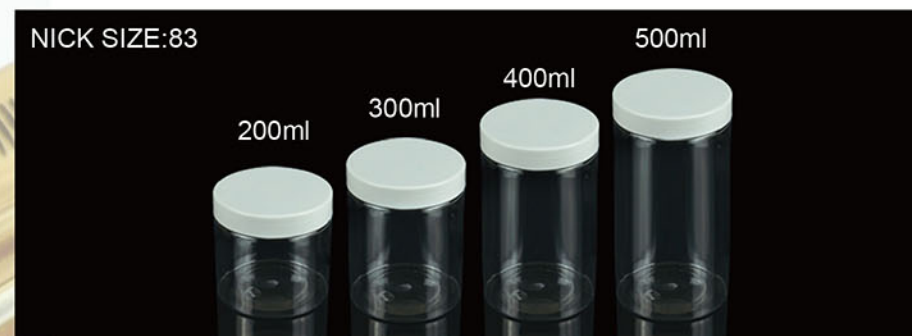

SWC-JP250HS
250ML

AS-JP540A
540ML

SWC-JP1000A
1000ML

PET JAR (STANDARD SIZE)

JAR SIZE FLOW
(HEIGHT IS THE HEIGHT TO THE SHOULDER, FOR REFERENCE ONLY)

NICK SIZE(mm)	CAPACITY(ml)	DIAMETER(mm)	HEIGHT(mm)
47	30/40/50/60/80	50	21/28/31/37/49
56	50/60/100/120	60	22/26/43/50
68	50/80/100/120/150/180	71	16/22/28/37/47/54
68	200/250/300/400/500	71	57/72/84/114/143
83	200/300/400/500	85	37/56/72/90
89	100/200/300/400	92.5	23/39/52/67
89	500/800/1000	92.5	87/128/159