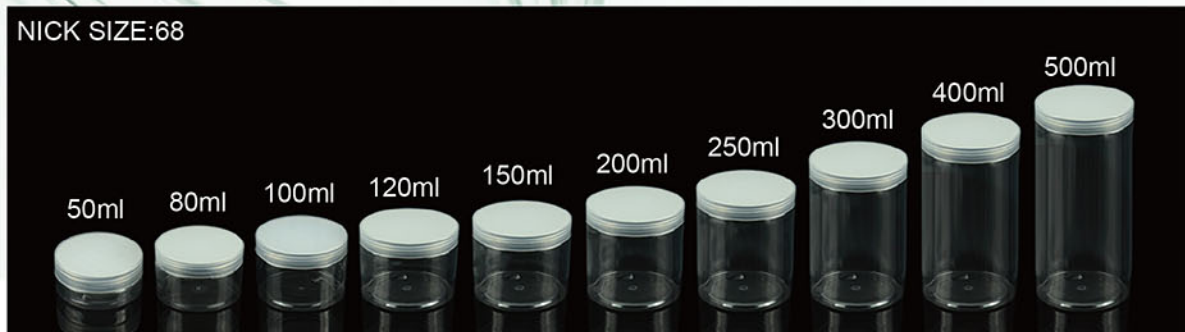

SWC-JP250HS
250ML

AS-JP540A
540ML

SWC-JP1000A
1000ML

PET JAR (STANDARD SIZE)

JAR SIZE FLOW
(HEIGHT IS THE HEIGHT TO THE SHOULDER, FOR REFERENCE ONLY)

NICK SIZE(mm)	CAPACITY(ml)	DIAMETER(mm)	HEIGHT(mm)
47	30/40/50/60/80	50	21/28/31/37/49
56	50/60/100/120	60	22/26/43/50
68	50/80/100/120/150/180	71	16/22/28/37/47/54
68	200/250/300/400/500	71	57/72/84/114/143
83	200/300/400/500	85	37/56/72/90
89	100/200/300/400	92.5	23/39/52/67
89	500/800/1000	92.5	87/128/159