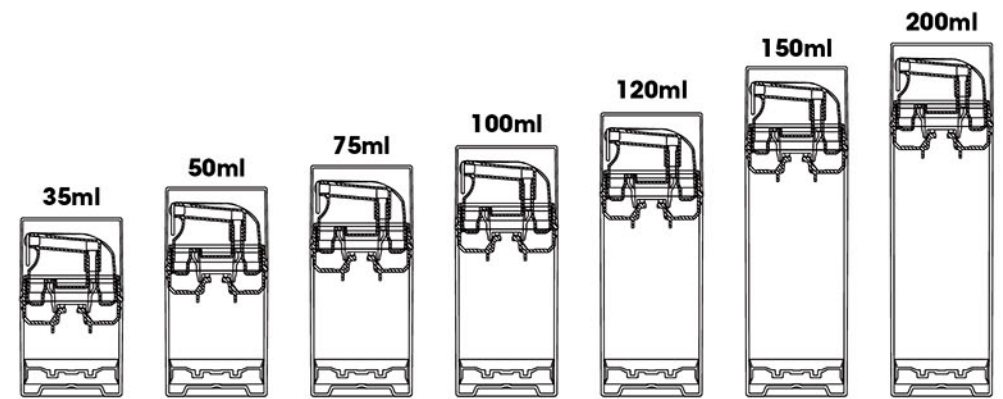

BPA340

BPA350

BPA360

BPA370

PUMP OPTIONS PP AIRLESS BOTTLE

SOMEWANG
YOUR PACKAGING SUPPLIER

SOMEWANG provide airless bottles
with a capacity of 35/50/75/100/120/150/200ml

PP AIRLESS BOTTLE