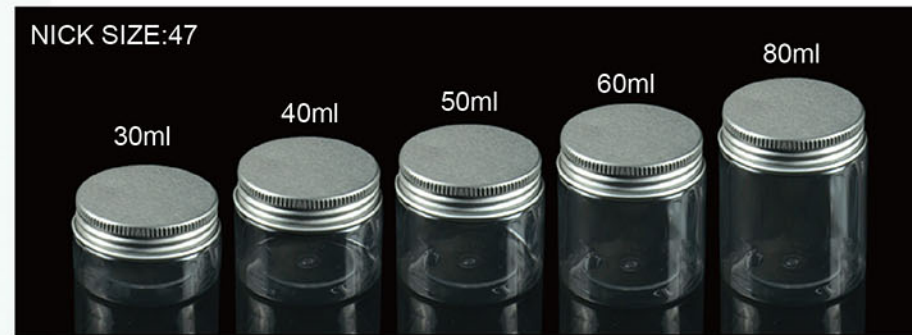

SWC-JP250HS
250ML

AS-JP540A
540ML

SWC-JP1000A
1000ML

PET JAR (STANDARD SIZE)

JAR SIZE FLOW
(HEIGHT IS THE HEIGHT TO THE SHOULDER, FOR REFERENCE ONLY)

NICK SIZE(mm)	CAPACITY(ml)	DIAMETER(mm)	HEIGHT(mm)
47	30/40/50/60/80	50	21/28/31/37/49
56	50/60/100/120	60	22/26/43/50
68	50/80/100/120/150/180	71	16/22/28/37/47/54
68	200/250/300/400/500	71	57/72/84/114/143
83	200/300/400/500	85	37/56/72/90
89	100/200/300/400	92.5	23/39/52/67
89	500/800/1000	92.5	87/128/159