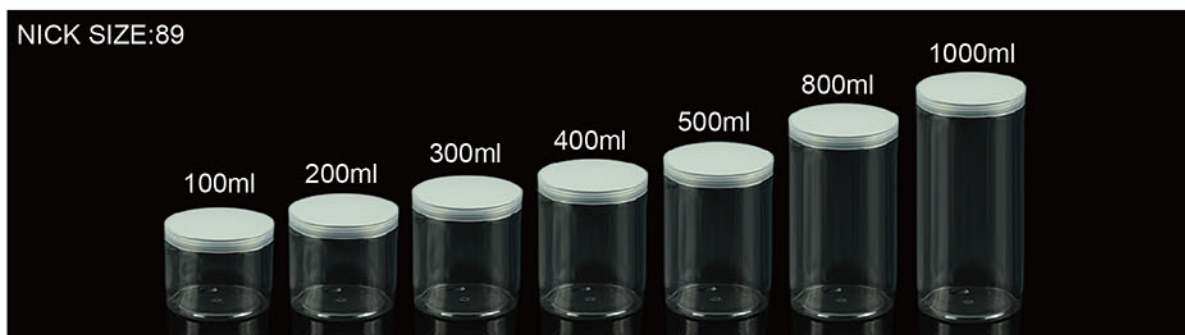

SWC-JP250HS
250ML

AS-JP540A
540ML

SWC-JP1000A
1000ML

PET JAR (STANDARD SIZE)

JAR SIZE FLOW
(HEIGHT IS THE HEIGHT TO THE SHOULDER, FOR REFERENCE ONLY)

NICK SIZE(mm)	CAPACITY(ml)	DIAMETER(mm)	HEIGHT(mm)
47	30/40/50/60/80	50	21/28/31/37/49
56	50/60/100/120	60	22/26/43/50
68	50/80/100/120/150/180	71	16/22/28/37/47/54
68	200/250/300/400/500	71	57/72/84/114/143
83	200/300/400/500	85	37/56/72/90
89	100/200/300/400	92.5	23/39/52/67
89	500/800/1000	92.5	87/128/159