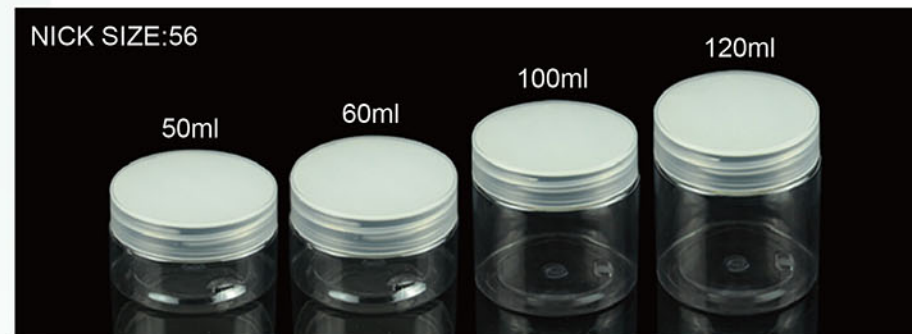

SWC-JP250HS
250ML

AS-JP540A
540ML

SWC-JP1000A
1000ML

PET JAR (STANDARD SIZE)

JAR SIZE FLOW
(HEIGHT IS THE HEIGHT TO THE SHOULDER, FOR REFERENCE ONLY)

NICK SIZE(mm)	CAPACITY(ml)	DIAMETER(mm)	HEIGHT(mm)
47	30/40/50/60/80	50	21/28/31/37/49
56	50/60/100/120	60	22/26/43/50
68	50/80/100/120/150/180	71	16/22/28/37/47/54
68	200/250/300/400/500	71	57/72/84/114/143
83	200/300/400/500	85	37/56/72/90
89	100/200/300/400	92.5	23/39/52/67
89	500/800/1000	92.5	87/128/159