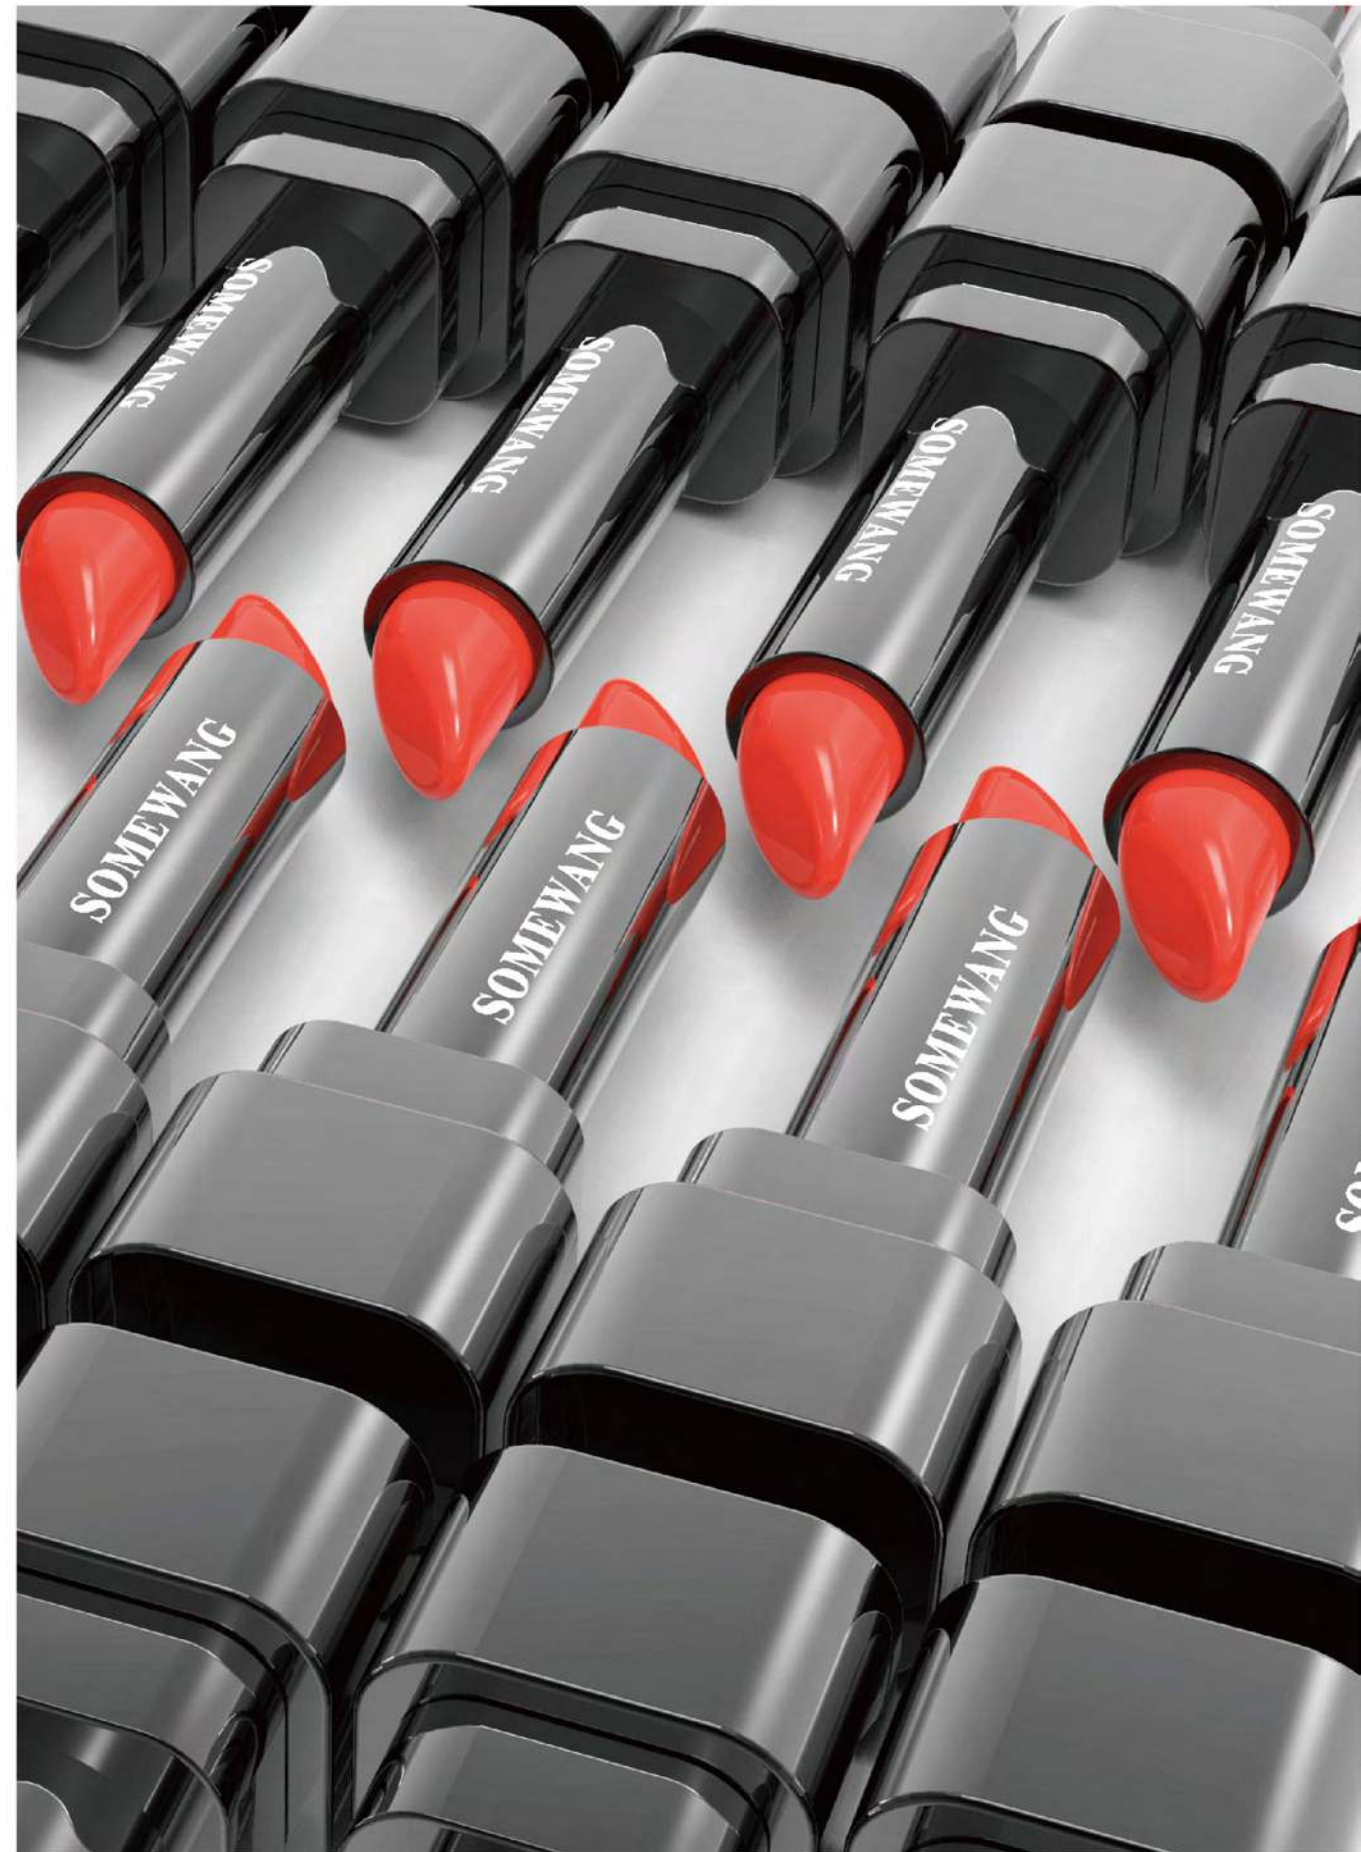

We offer you zero risk quality service, if any of quality issue occurs in our products, we'll take 100% responsibility, no any lose burden by our clients. Please give us a try to offer you valuable products.

SOMEWANG will be the global packaging partner of choice, focused on delivering innovative, sustainable end-to-end solutions and customer delight. We will be a place where passion, empowerment and creativity are valued and balanced with strong work-ethic and a commitment to corporate social responsibility. We will work together to create and deliver extraordinary value for all our partners.

You're welcome to visit us building the business partner relationship!

Today, SOMEWANG has grown into a complete packaging-solution provider: integrating proprietary design, production and sales, we proudly deliver beauty to millions of customers with stable quality products, we are growing together with our clients, and developed as below:

In 2006 SOMEWANG was founded in Ningbo, China
In 2008 we registered our own brand and built injection & blowing production center
In 2011 we invested in the sprayer and pump factory
In 2013 we invested in the tube factory
In 2016 we set up the R&D center and expanded the injection& blowing workshop to 5,000 square meters
In 2017 we established the sales service branch in the USA
In 2019 Guangzhou Production-base established