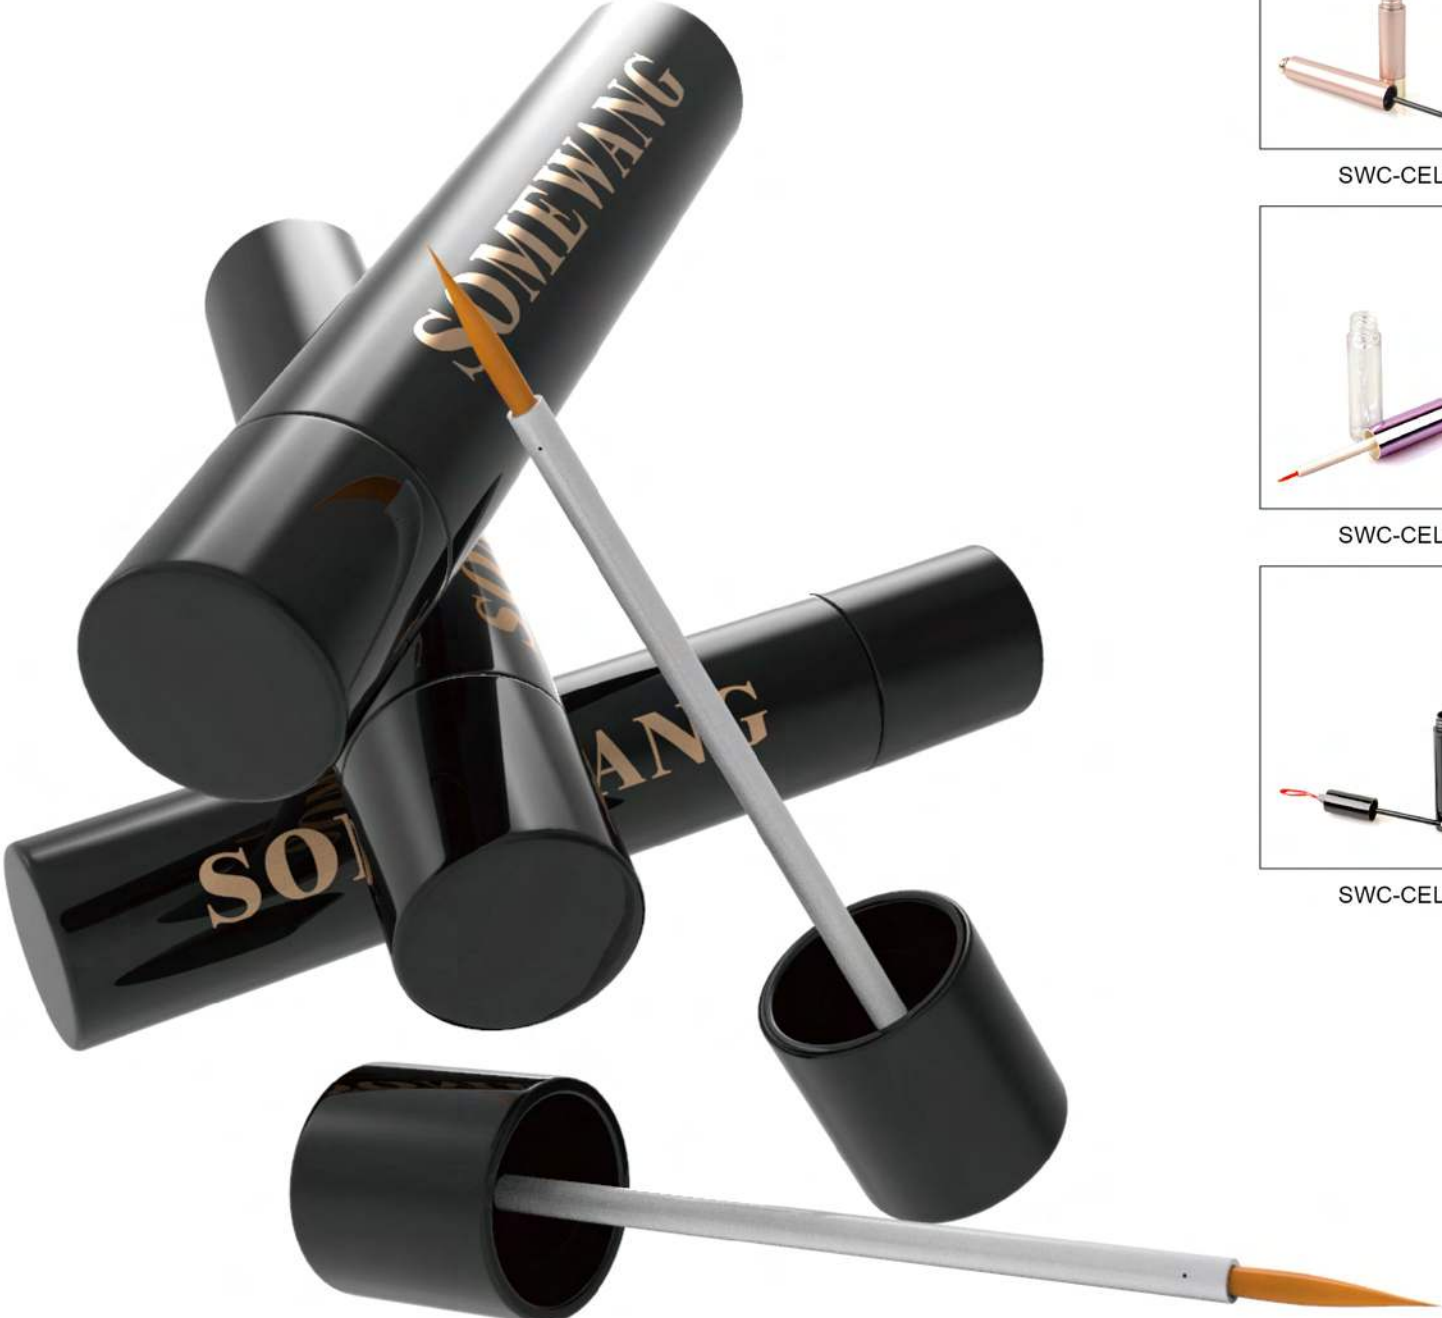

# EYELINER TUBE

MAKE PACKAGING EASY

SWC-CEL001

SWC-CEL009

SWC-CEL010

SWC-CEL012

SWC-CEL014

SWC-CEL016